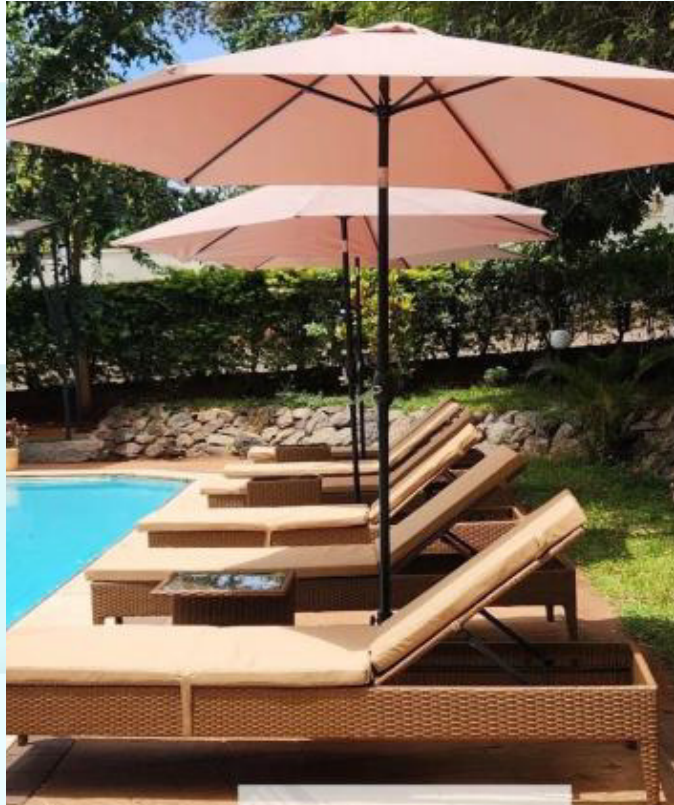

10. Hammock Swing

PATIO Sofa Sets

11. 6 Seater Sofa Set w/ Coffee Table

12. 8 Seater Set

PATIO Sofa Sets

13. Daybed Sofa Set

14. Single Seats

PATIO Flower Pots

68. 4 Seater High Stool Set

69. 6 Seater Polka Dining Set

70. 8 Seater Dining Set

71. 4 Seater Dining Set

PATIO Pool Beds

72. Pool Beds

73. Pool Beds w/ Umbrellas

74. Pool Beds

PATIO Outdoor Swings

75. 3 Seater Outdoor Swing

76. 2 Seater Outdoor Swing

77. Bird Cage Outdoor Swing

PATIO Outdoor Swings

78. Beige Outdoor Umbrella

79. Blue Outdoor Umbrella

80. Grey Outdoor Umbrella

PATIO Outdoor Benches

81. 6 Seater Outdoor Bench

82. 3 Seater Outdoor Bench

83. 3 Seater Outdoor Bench

84. Outdoor Metallic Bench

85. Outdoor Metallic Bench

The logo for Patio Outdoor Furniture features the word "PATIO" in a large, bold, dark green sans-serif font. A dark green curved line arches over the letters "A" and "T". Below "PATIO" is the phrase "OUTDOOR FURNITURE" in a smaller, bold, dark green sans-serif font.