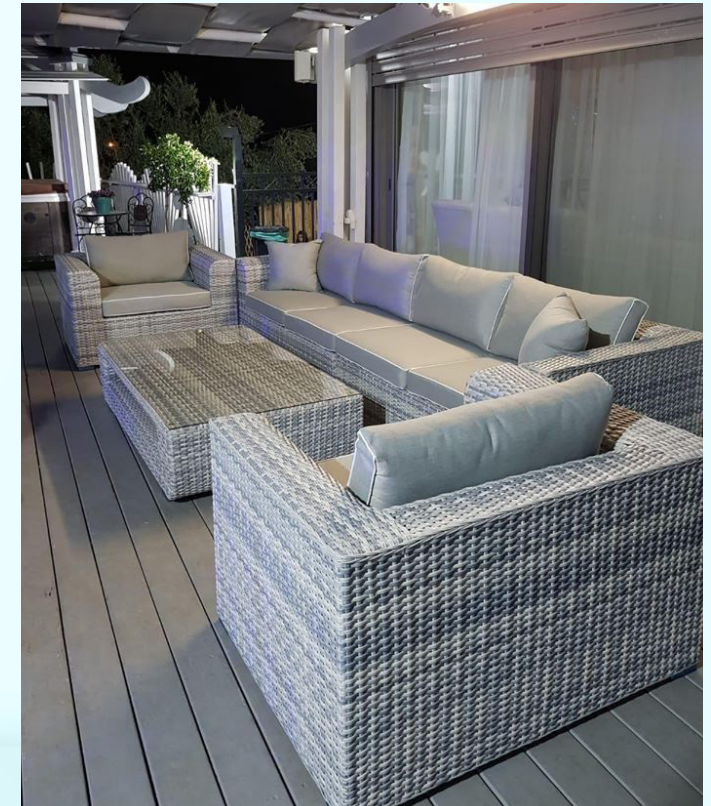

PATIO
OUTDOOR FURNITURE

Catalog 2025

PATIO Outdoor Garden Set

1. 4 Chairs with Cushions w/ Glasstop Table

PATIO Outdoor Garden Set

2. 4 Seater

3. 6 Seater

4. 8 Seater

PATIO Bar Set-up

5. Comfy Set

6. Bar Stools

7. 2 Stools w/ Table

PATIO VIP Lounge Set

8. VIP Lounge Set

PATIO Comfy Set

9. Half Moon Outdoor Comfy Set

10. Hammock Swing

PATIO Sofa Sets

11. 6 Seater Sofa Set w/ Coffee Table

12. 8 Seater Set

PATIO Sofa Sets

13. Daybed Sofa Set

14. Single Seats

PATIO Flower Pots