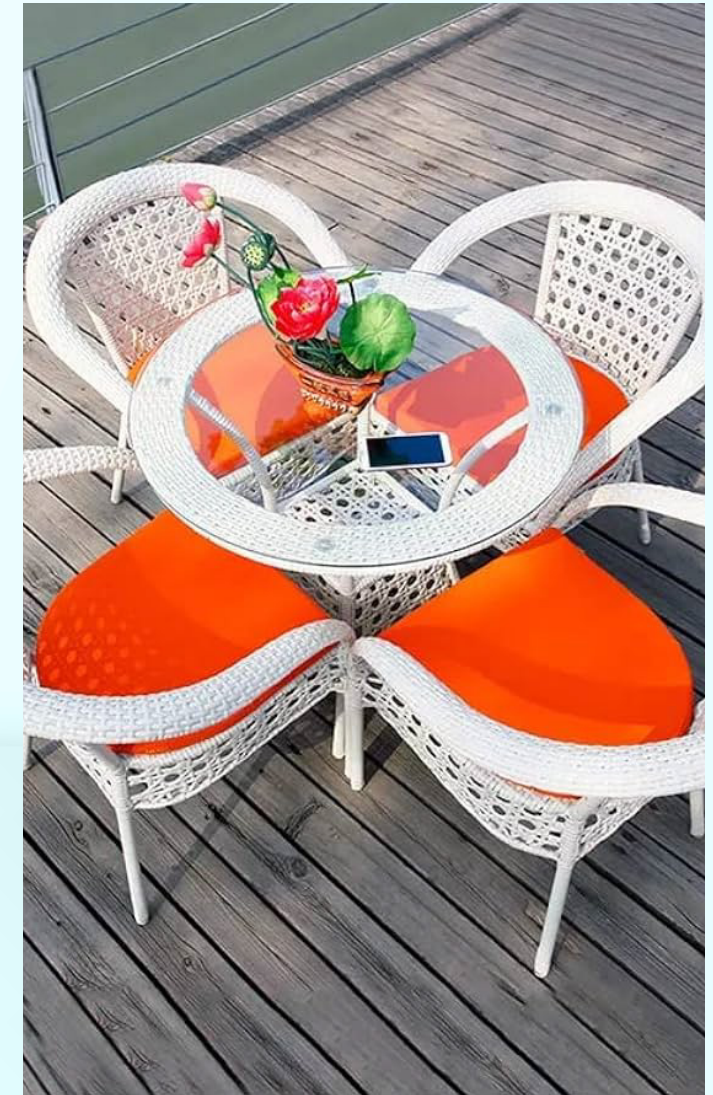

PATIO
OUTDOOR FURNITURE

Catalog 2025

PATIO Outdoor Garden Set

1. 4 Chairs with Cushions w/ Glasstop Table

PATIO Outdoor Garden Set

2. 4 Seater

3. 6 Seater

4. 8 Seater

PATIO Bar Set-up

5. Comfy Set

6. Bar Stools

7. 2 Stools w/ Table

PATIO VIP Lounge Set

8. VIP Lounge Set

PATIO Comfy Set

9. Half Moon Outdoor Comfy Set

10. Hammock Swing

PATIO Sofa Sets

11. 6 Seater Sofa Set w/ Coffee Table

12. 8 Seater Set

PATIO Sofa Sets

13. Daybed Sofa Set

14. Single Seats

PATIO Flower Pots